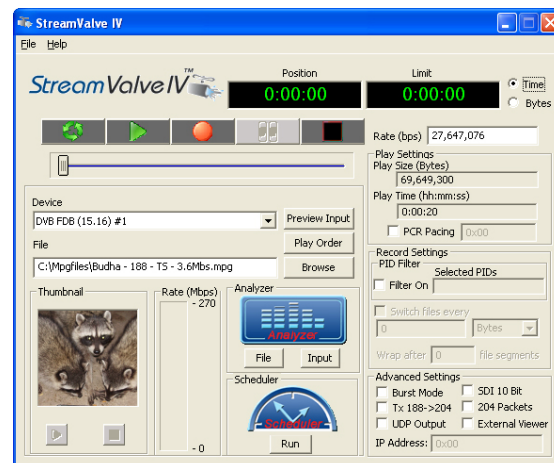

StreamValve IV™ Features Advanced Playback Scheduler

San Diego, CA -- DVEO, the broadcast division of CMI, is introducing their new H.264/MPEG-2 capture and playback application, StreamValve IV™, at the NAB (National Association of Broadcasters) Show in Las Vegas, April 20-23, at Booth SU4908.

Designed for broadcasters and content providers, StreamValve IV makes it easy to analyze, capture, filter, play, and view single and multiprogram HD, MPEG-2 and H.264/AVC (MPEG-4 Part 10) transport streams.

StreamValve IV – Main GUI with Viewer

Building on the many capabilities of DVEO's best-selling StreamValve III software, the new StreamValve IV features an advanced playback scheduler to play transport streams daily, weekly, monthly, or once only.

StreamValve IV lets users filter selected PIDs so they can record only the PIDs desired. It also offers a video viewer and remote web-based management. StreamValve IV supports DVB-ASI and SDI transmit/receive cards, including DVEO's DVB Master™ and SDI Master™ products.