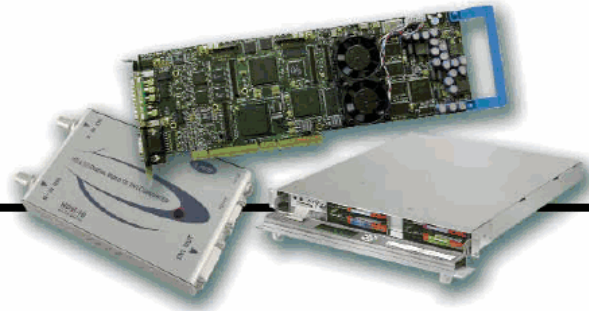

# Signal Processing

by Ken Freed

Signal processing dominated NAB2007 technology exhibits. Vendors touted their advances in encoders and decoders, format and standards converters, and digital video storage solutions.

## ENCODERS & DECODERS

**Bluefish Technologies** introduced RAGE NJCODE, a real time encoding system for all HD video resolutions that now supports H.264 and MPEG-2 for accelerated export. Bluefish also launched its SD|Fidelity and SD|Focus multipurpose uncompressed SD SDI/analog video cards for Windows and Mac

**Delta Digital Video** introduced its 6000 Series H.264 SD encoders/decoders, that can transmit DVD quality MPEG-2 video at bit rates as low as 1.5Mbps. The company also introduced the VCM042, an MPEG-2/MPEG-4 OEM module video

encoder/decoder.

**Digital Rapids** showcased Version 1.1 of its Stream Transcode Manager for high-volume multiformat content workflows. New features include server-level failover, extended integration with third party databases, clip trimming and automated head/tail clip addition. Also introduced was an AVC