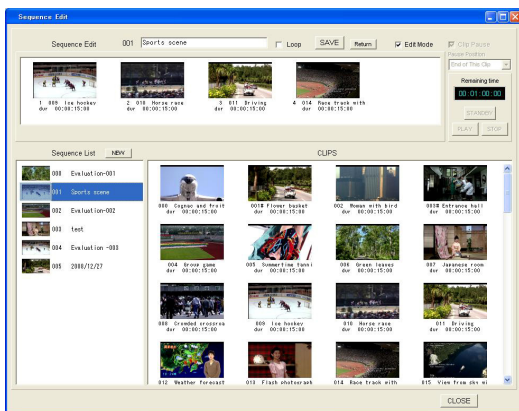

Sequence Play GUI