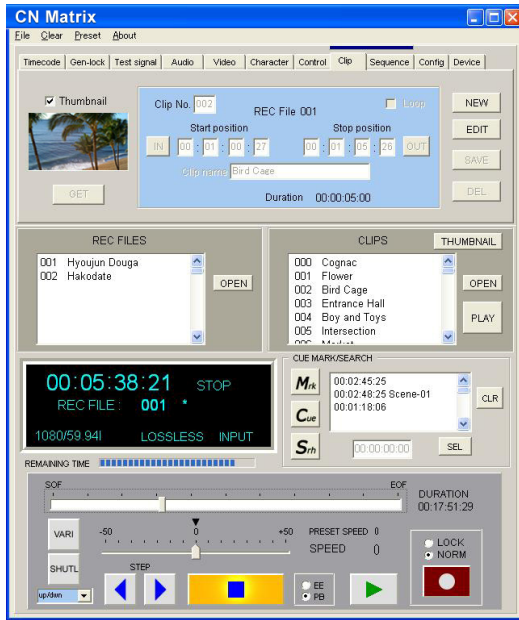

Main GUI

Optional HDD Cassette

Ordering Information

- CNMatrix
- CNMatrix with 2K Option
- CNMatrix with Optional SSD cassette
- CNMatrix with Optional 1.5 TB HDD cassette
- CNMatrix with Optional 3 TB HDD cassette
- CNMatrix with Optional Gigabit Ethernet

© 2011 Computer Modules, Inc. DVEO and CNMatrix are trademarks of Computer Modules, Inc. All other trademarks and registered trademarks are the properties of their respective owners. All rights reserved. Specifications are subject to change without notice.

Specifications